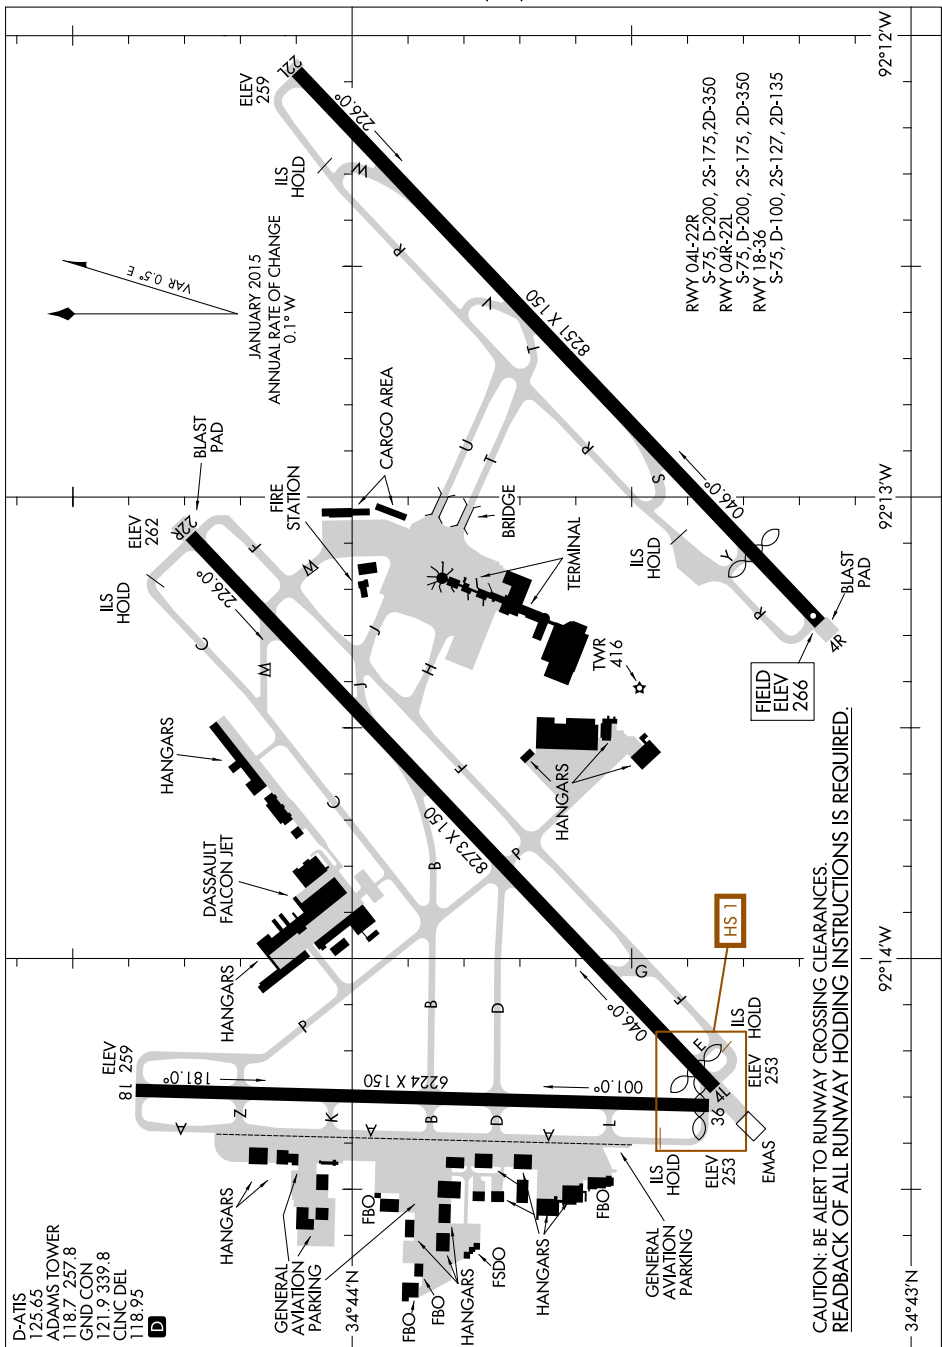

# AIRPORT DIAGRAM

BILL AND HILLARY CLINTON NATIONAL/ADAMS FIELD (LIT)  
 AL-233 (FAA)  
 LITTLE ROCK, ARKANSAS

SC-1, 01 MAR 2018 to 29 MAR 2018

CAUTION: BE ALERT TO RUNWAY CROSSING CLEARANCES.  
 READBCK OF ALL RUNWAY HOLDING INSTRUCTIONS IS REQUIRED.

SC-1, 01 MAR 2018 to 29 MAR 2018

# AIRPORT DIAGRAM

BILL AND HILLARY CLINTON NATIONAL/ADAMS FIELD (LIT)  
 LITTLE ROCK, ARKANSAS

17117